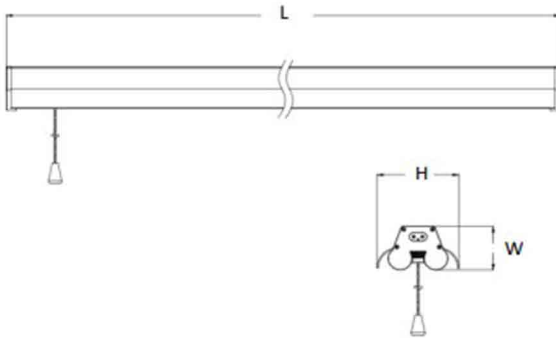

LED Shop Light

4-3/4"(W) x 47-1/4"(L) x 1-3/8"(H)

Wattage

40W

Voltage Input

120VAC

Efficacy

135 LM/W